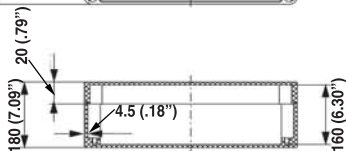

Cover screws and assembly screws are included.