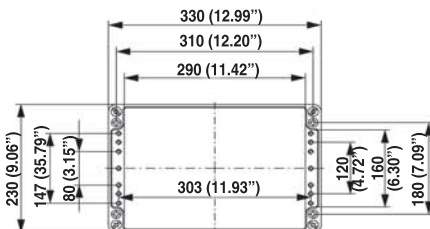

Cover screws and assembly screws are included.