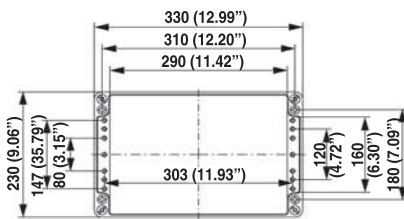

Aluminium Enclosures

(ALA) 230 x 330 x 110 mm (9.06" x 12.99" x 4.33")

| Aluminium | Part Number |
|-----------|---------------|
| Grey | 3.150.0659.48 |

Assembly and machining services of your enclosures are available upon request.
Drawings with additional dimensions can be furnished upon request.

| Accessories | Part Number |
|---|---------------|
| Mounting plate, yellow passivated steel | 3.150.0576.91 |
| DIN Rail, DIN 32 | 3.150.0572.57 |
| DIN Rail, DIN 35 | 3.150.0571.41 |

Cover screws and assembly screws are included.

(ALA) 230 x 330 x 180 mm (9.06" x 12.99" x 7.09")

| Aluminium | Part Number |
|-----------|---------------|
| Grey | 3.150.0659.55 |

Assembly and machining services of your enclosures are available upon request.
Drawings with additional dimensions can be furnished upon request.