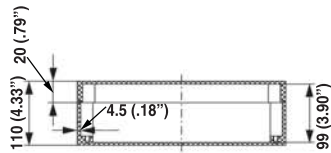

Cover screws and assembly screws are included.

(ALA) 230 x 330 x 180 mm (9.06" x 12.99" x 7.09")